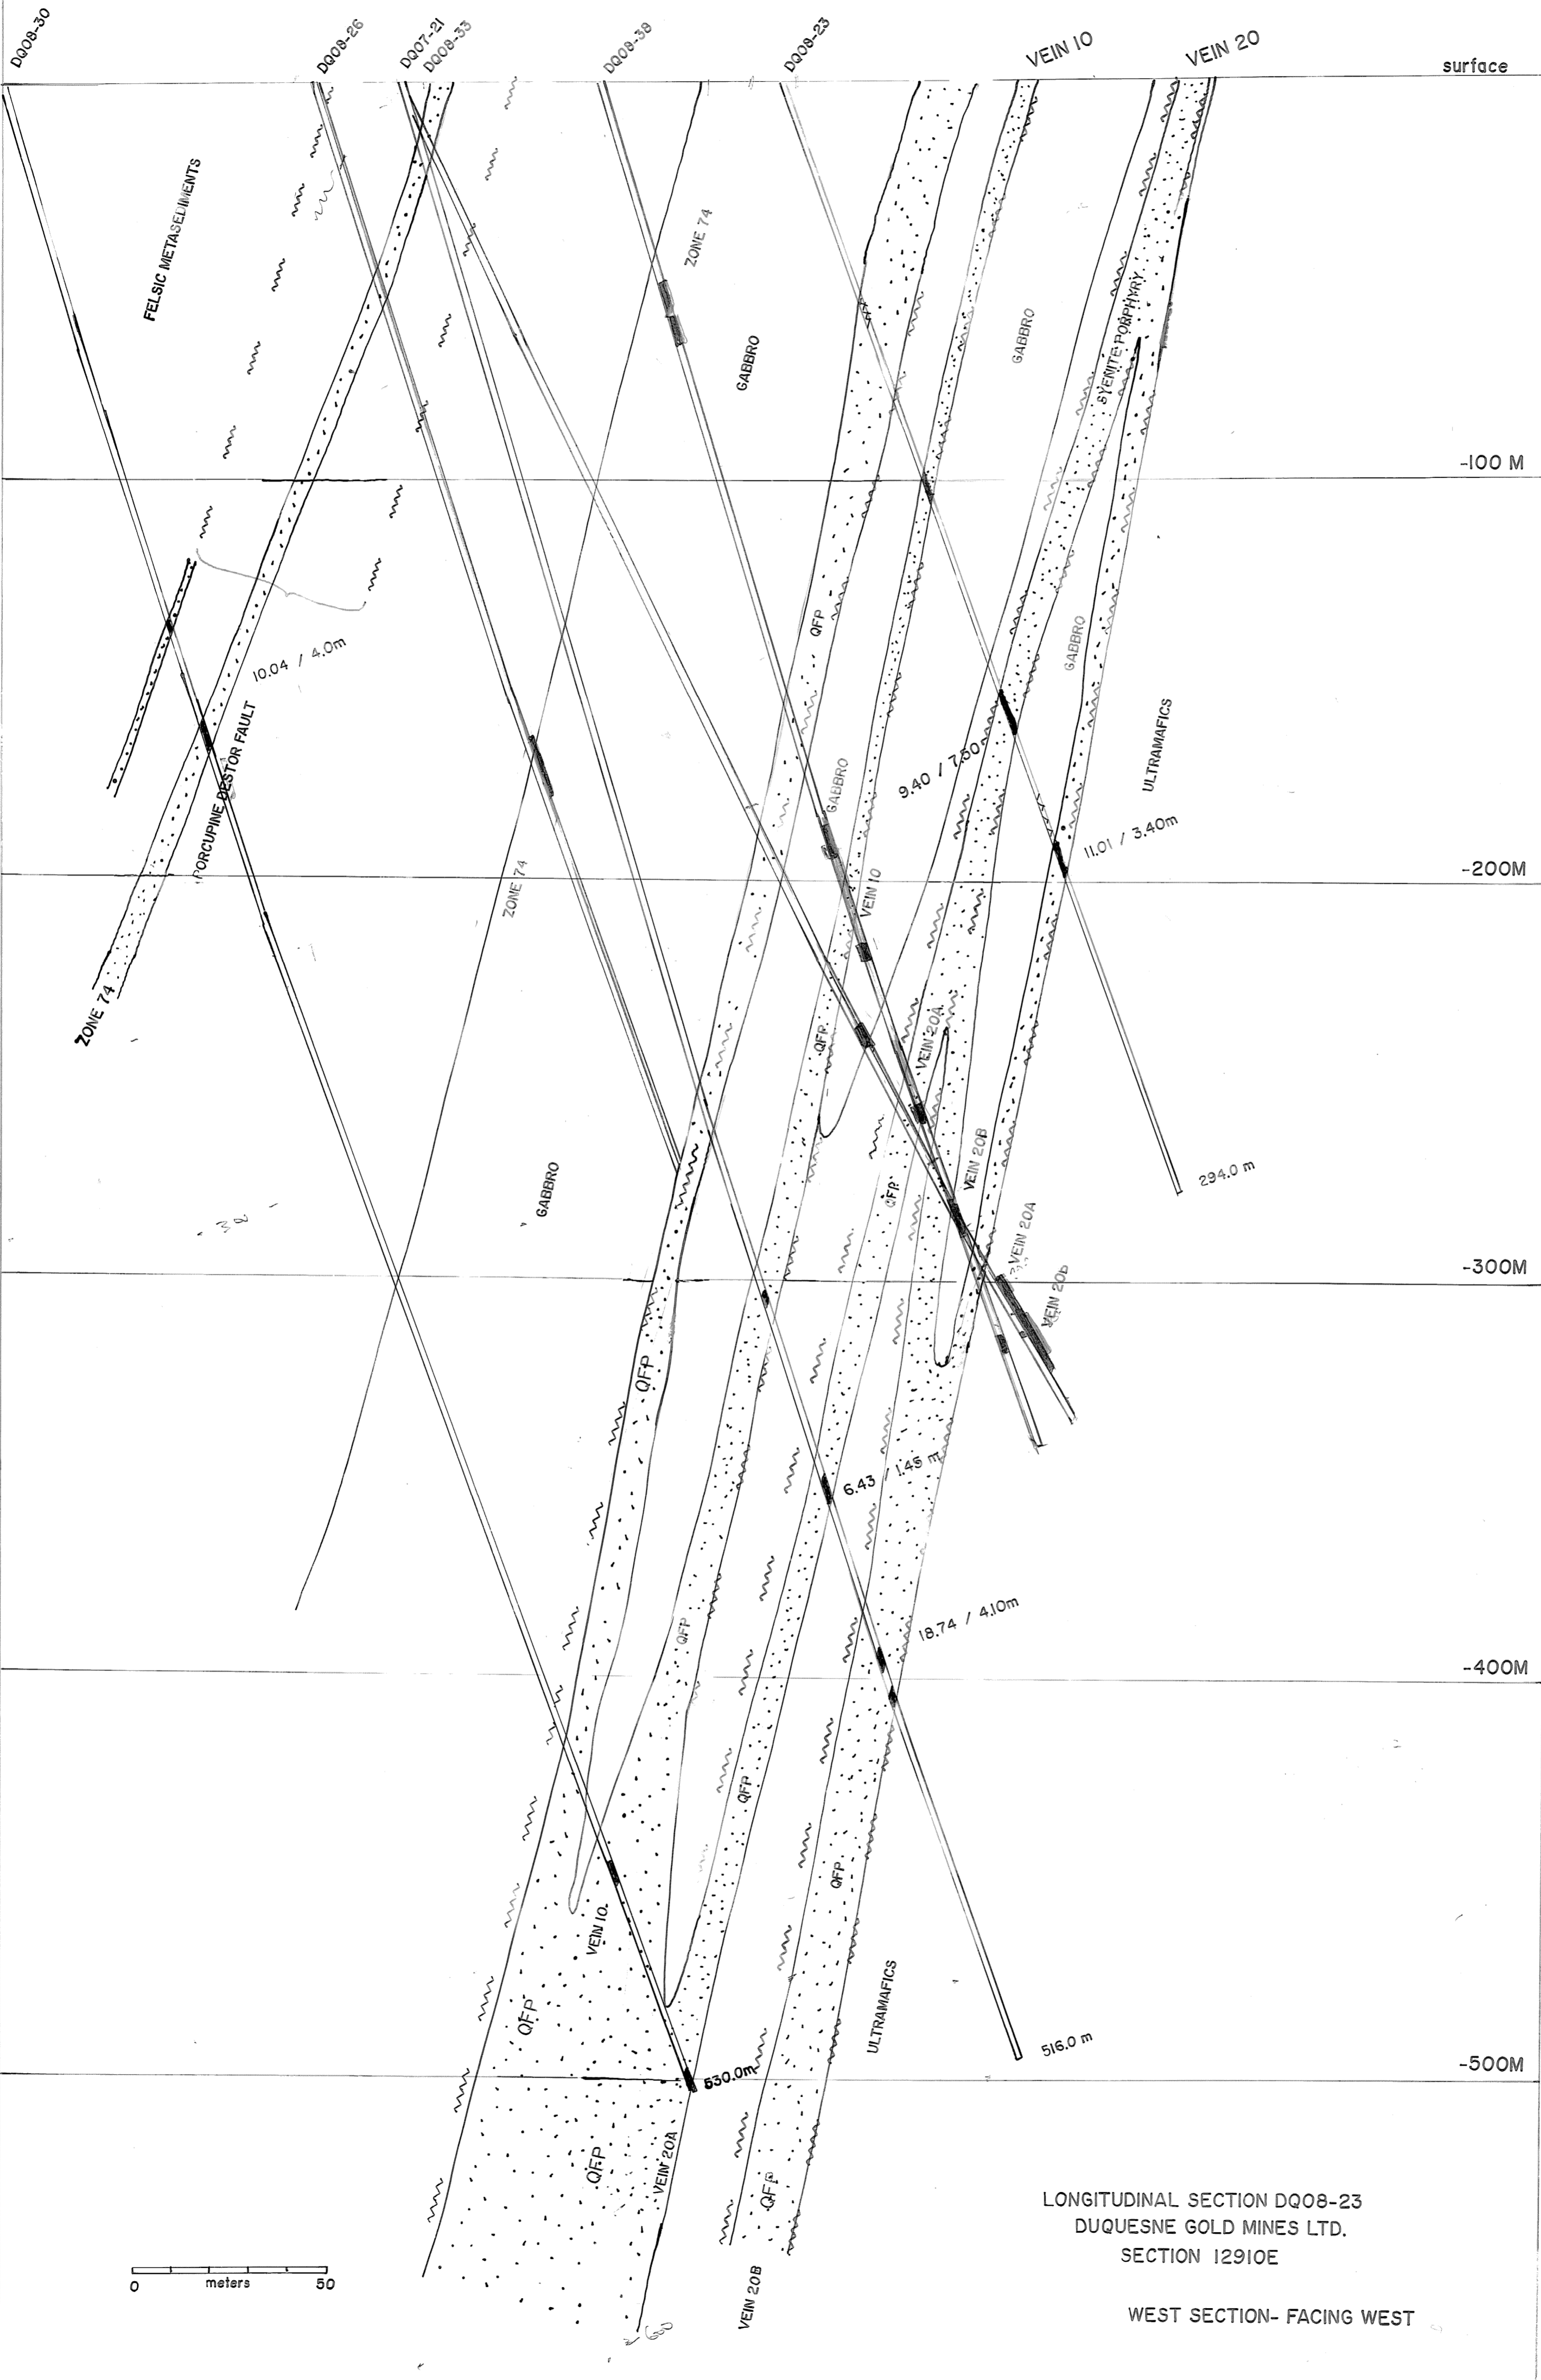

SOUTH

NORTH

LONGITUDINAL SECTION DQ08-23  
 DUQUESNE GOLD MINES LTD.  
 SECTION 12910E

WEST SECTION- FACING WEST